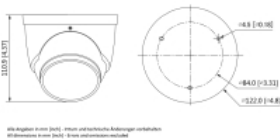

► Recommended Accessories

SNPS-12D2	SANTEC stabilized power supply 12 V DC, 1.5 A, plug
SNCA-CMT-4852	Ceiling Mount for SANTEC IP Speed-Dome
SNCA-PM-4661	Mastadapter inkl. Spannbänder von 80 bis 130 mm
SNCA-WM-4645	Wall bracket for IP cameras
SANSWITCH-10430	4-Port ePoE Switch For transmission over 800m
BWNET-10120	1-Kanal 30W PoE Netzteil 56V 30W Gigabit Active POE injector
SNCA-MK-4631	Adapter / mounting kit for SNC-211FDIA and SNC-231RZNA
SNCA-MK-106	Adapter plate Please see accessory selection